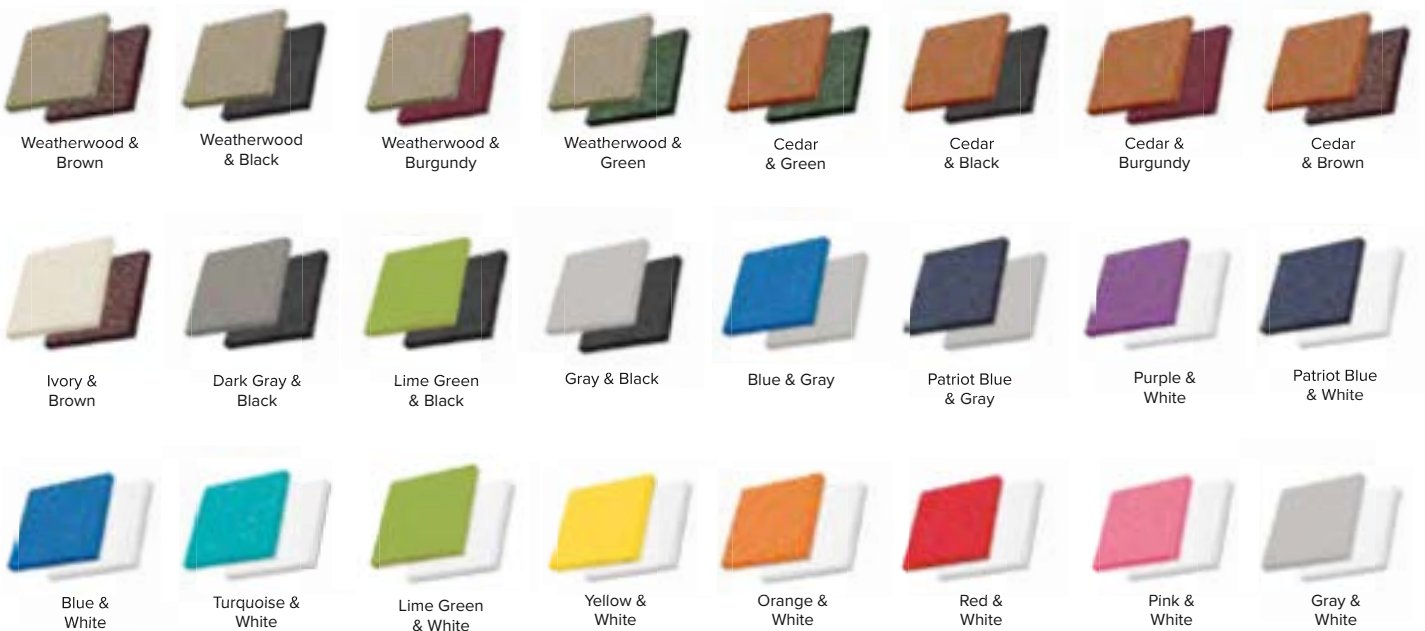

Heart Glider (502), Heart Swivel Glider (117), Round Side Table (76)
Pressure Treated Yellow Pine

Suggested Two-Tone Color Combinations

Pick and choose any color combination. Not limited to the ones shown below.