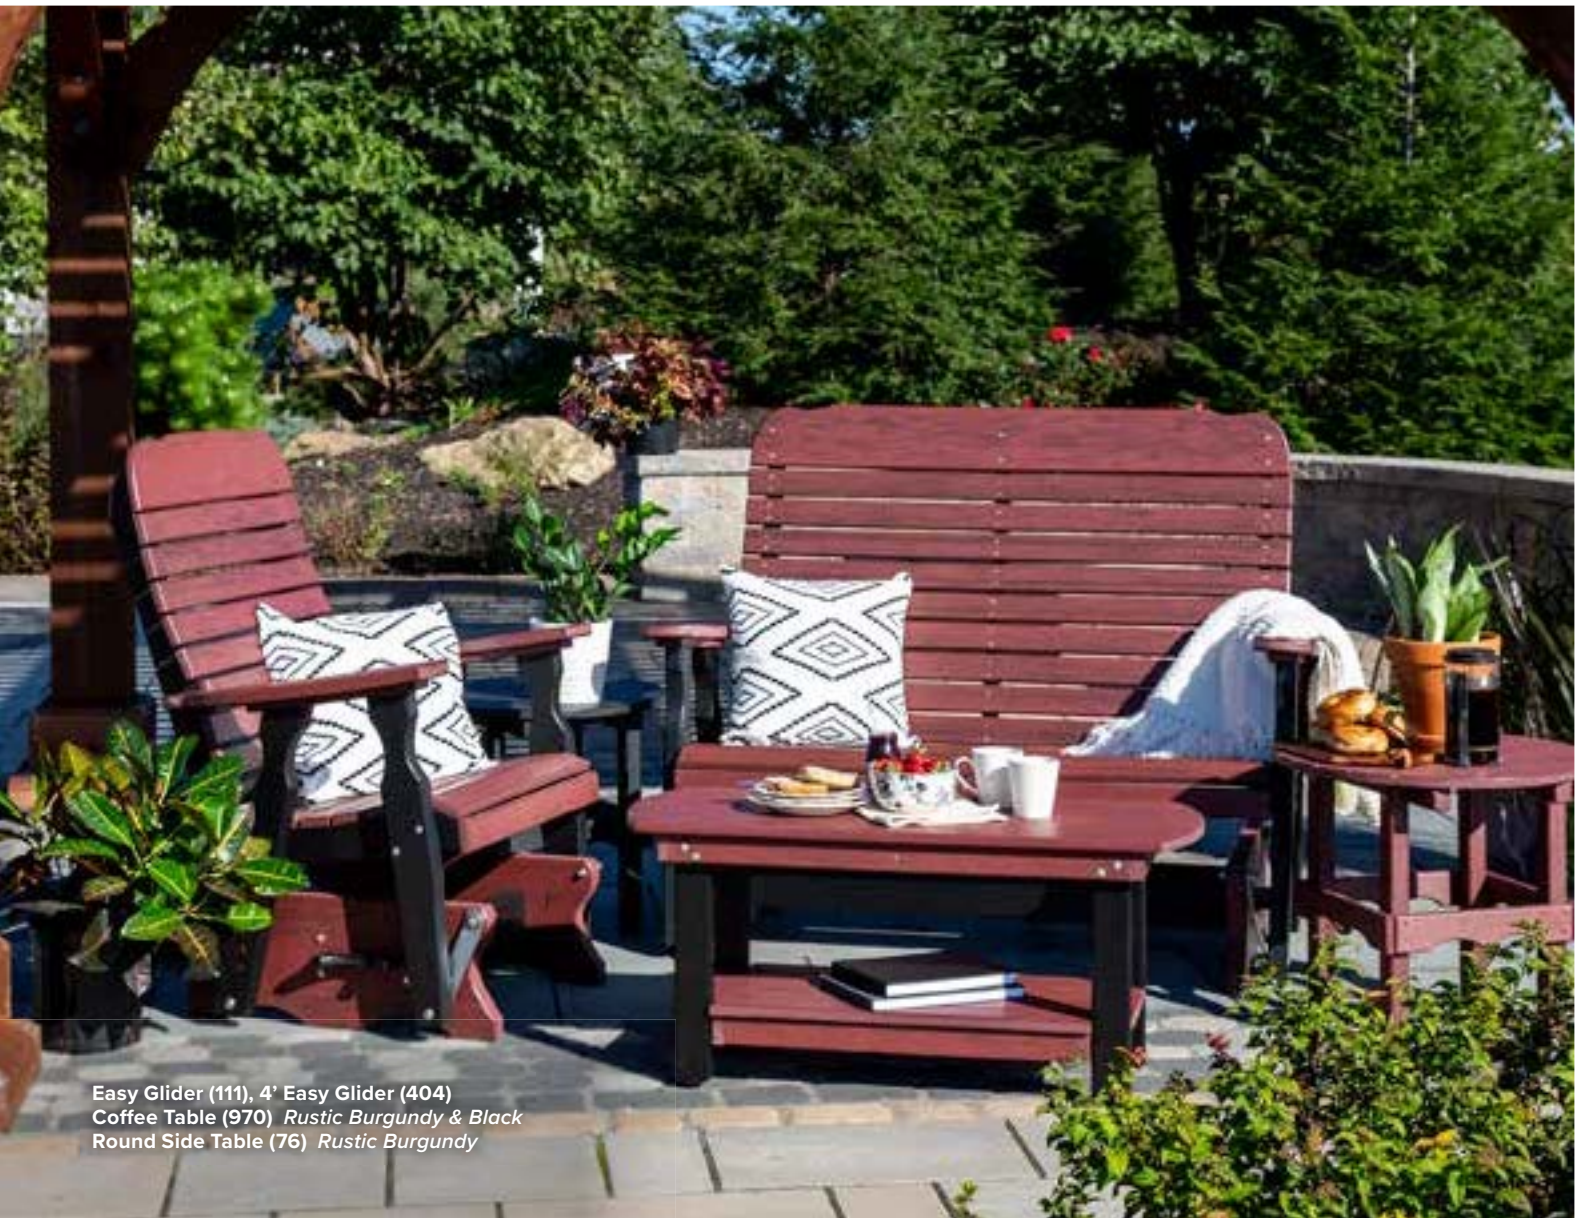

Easy Glider (111), 4' Easy Glider (404)
Coffee Table (970) *Rustic Burgundy & Black*
Round Side Table (76) *Rustic Burgundy*