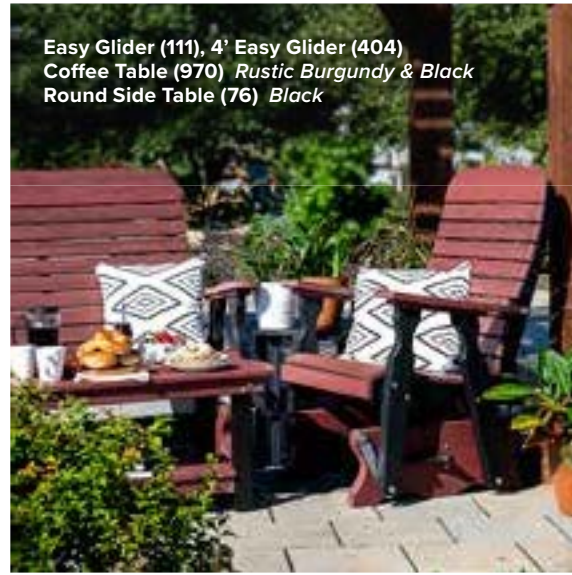

Easy Glider (111), 4' Easy Glider (404)
Coffee Table (970) Rustic Burgundy & Black
Round Side Table (76) Black

4' Easy Glider (404), Easy Glider (111)
Cedar & Black
Conversation Table (69) Cedar

With its curved seat and contoured back, the Easy Chair is a relaxing experience. Not only does this chair come in extra wide, it is also a great chair for a taller person.